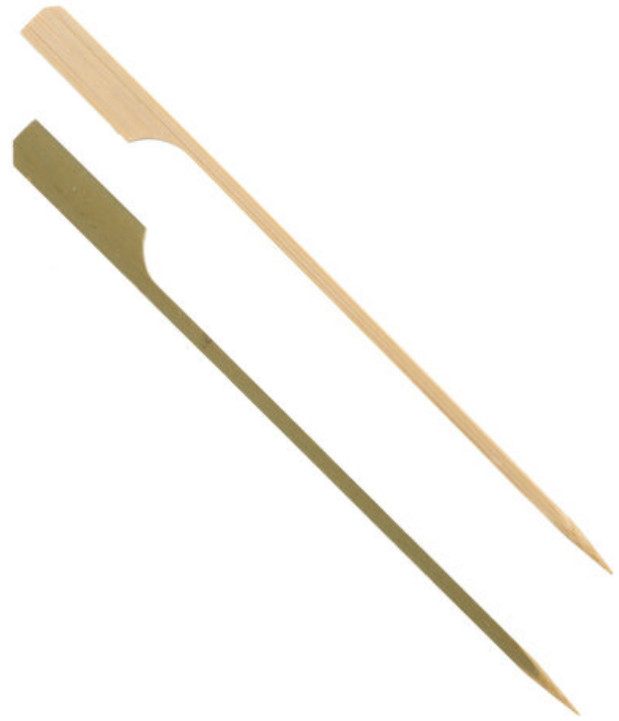

Item#R800

6" BAMBOO PADDLE PICK

6" Bamboo Paddle Picks are perfect for cocktails, hors d'oeuvres, finger foods, and more.

CASE PACK	10/100	MATERIAL	BAMBOO
COUNTRY OF ORIGIN	China	COLOR	-
CASE DIMENSIONS L x W x H (in)	11.4" X 6.4" X 3.6"	CASE CUBE (ft)	0.152
CASE WEIGHT (lb)	4.08	NET WEIGHT (lb)	3.64
PALLET TI HI	24 x 10	UPC MASTER	00072288121913
UPC INNER	072288121913	UPC INDIVIDUAL	072288121944