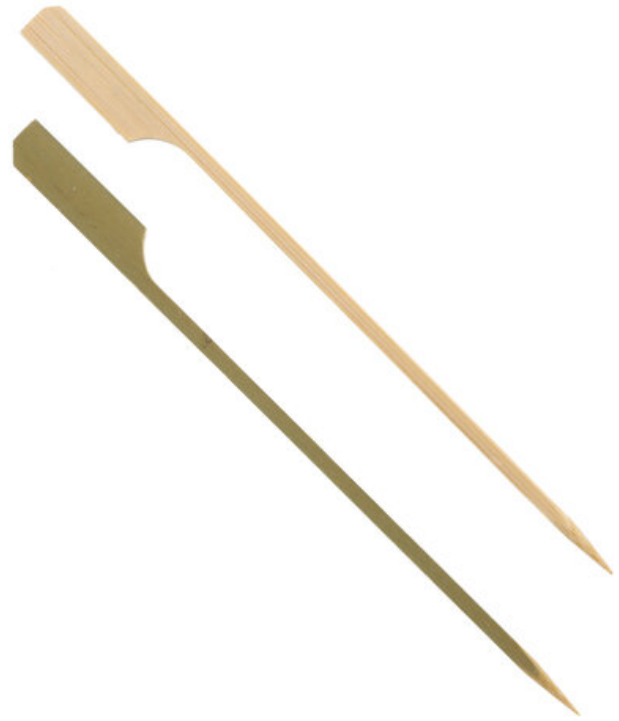

Item#R800

6" BAMBOO PADDLE PICK

6" Bamboo Paddle Picks are perfect for cocktails, hors d'oeuvres, finger foods, and more.

CASE PACK	10/100	MATERIAL	BAMBOO
COUNTRY OF ORIGIN	China	COLOR	-
CASE DIMENSIONS L x W x H (in)	11.4" X 6.4" X 3.6"	CASE CUBE (ft)	0.152
CASE WEIGHT (lb)	4.08	NET WEIGHT (lb)	3.64
PALLET TI HI	24 x 10	UPC MASTER	00072288121913
UPC INNER	072288121944	UPC INDIVIDUAL	-