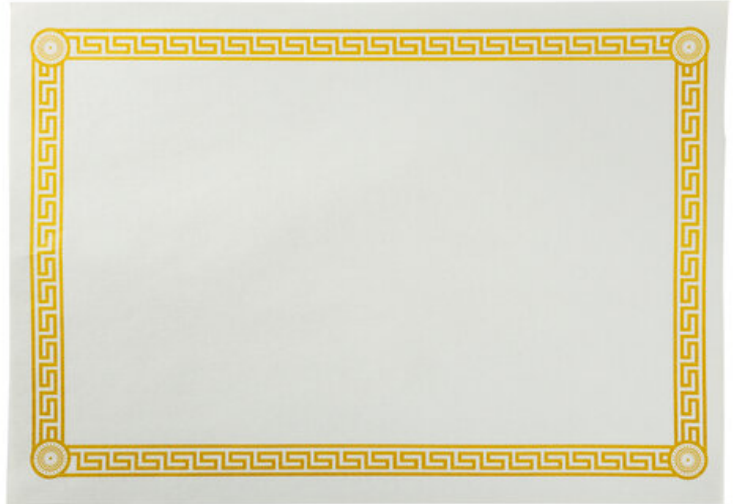

Item#PM171

GREEK KEY PLACEMAT 10" X 14" STRAIGHT EDGE

10" x 14" Greek Key Straight Edge Placemats are used for protection on table tops and counters from accidental spills. Great themes for conversations.

CASE PACK	1/1000	MATERIAL	PAPER
COUNTRY OF ORIGIN	United States	COLOR	WHITE
CASE DIMENSIONS L x W x H (in)	14.63" X 10.63" X 4.88"	CASE CUBE (ft)	0.439
CASE WEIGHT (lb)	10	NET WEIGHT (lb)	9.5
PALLET TI HI	11 x 11	UPC MASTER	00072288102950
UPC INNER	-	UPC INDIVIDUAL	-